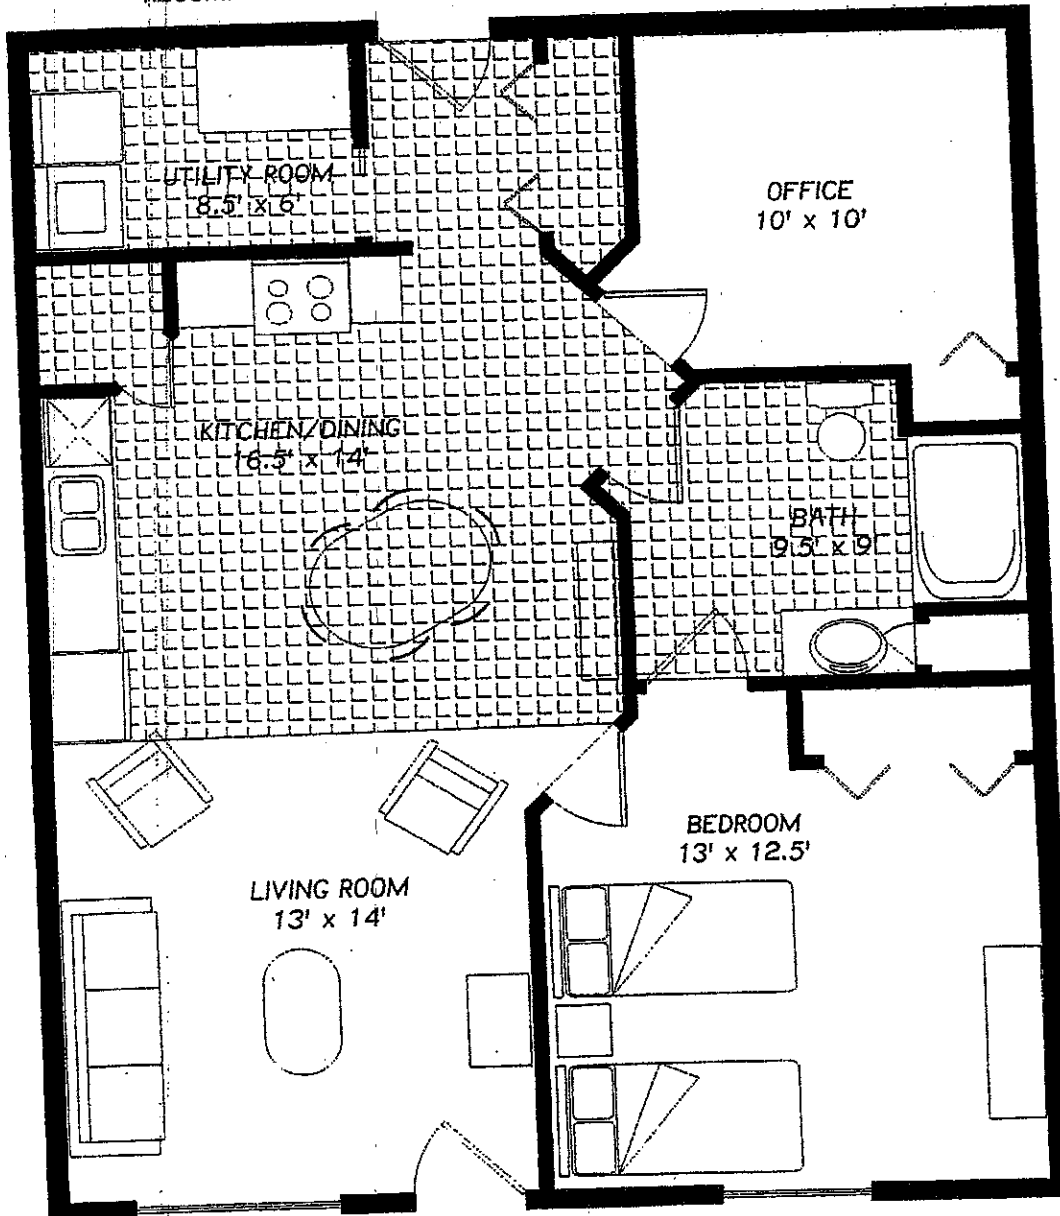

STACKING  
WASHER/DRYER  
RECOMMENDED

**SUITE 146**

945 sq. ft.

Designed by

**GENCO**

Winkler, Manitoba

FLOOR PLAN SHOWS APPROXIMATE ROOM SIZES ONLY  
FINAL DESIGNS MAY VARY SLIGHTLY FROM THOSE SHOWN