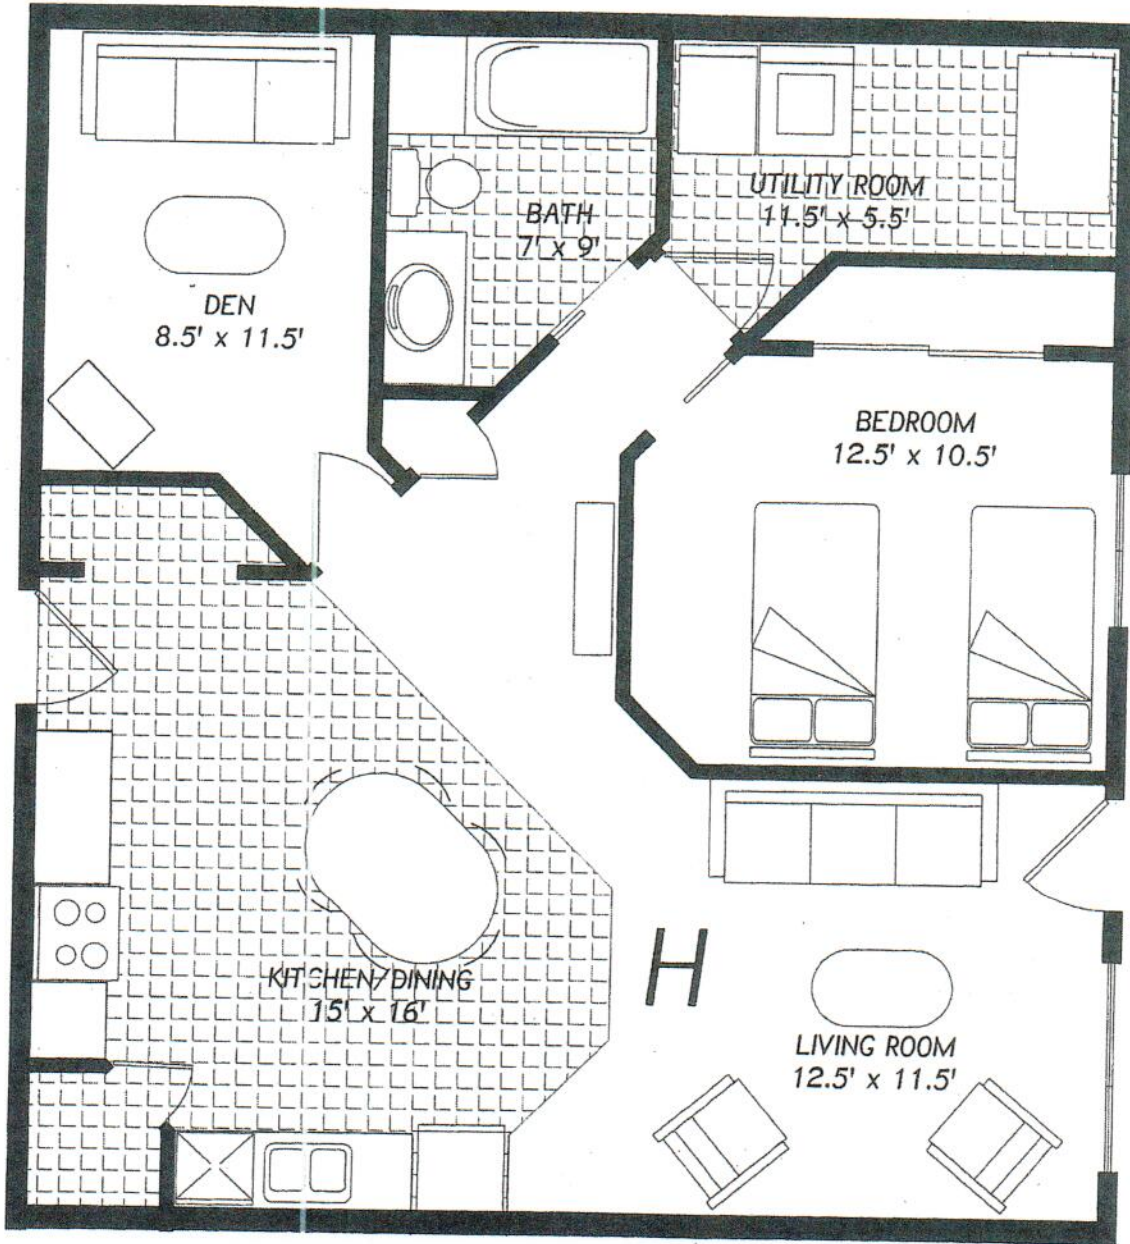

# Suite Features

**SUITE H**  
910 sq. ft.

February 2001