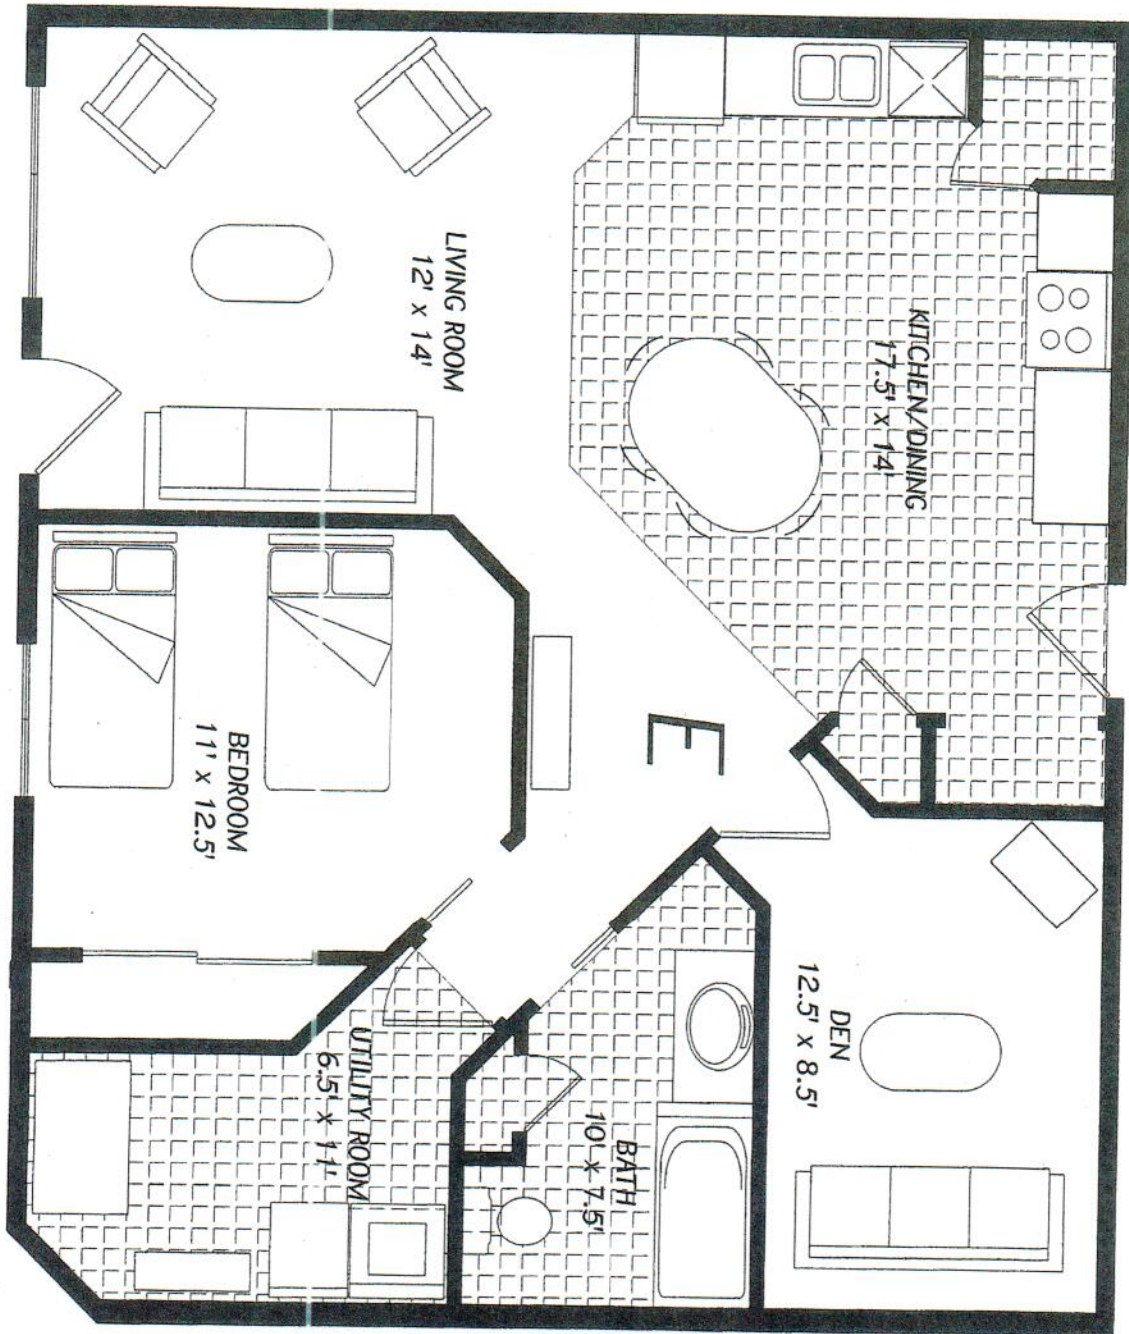

Suite Features

SUITE E
978 sq. ft.

February 2001