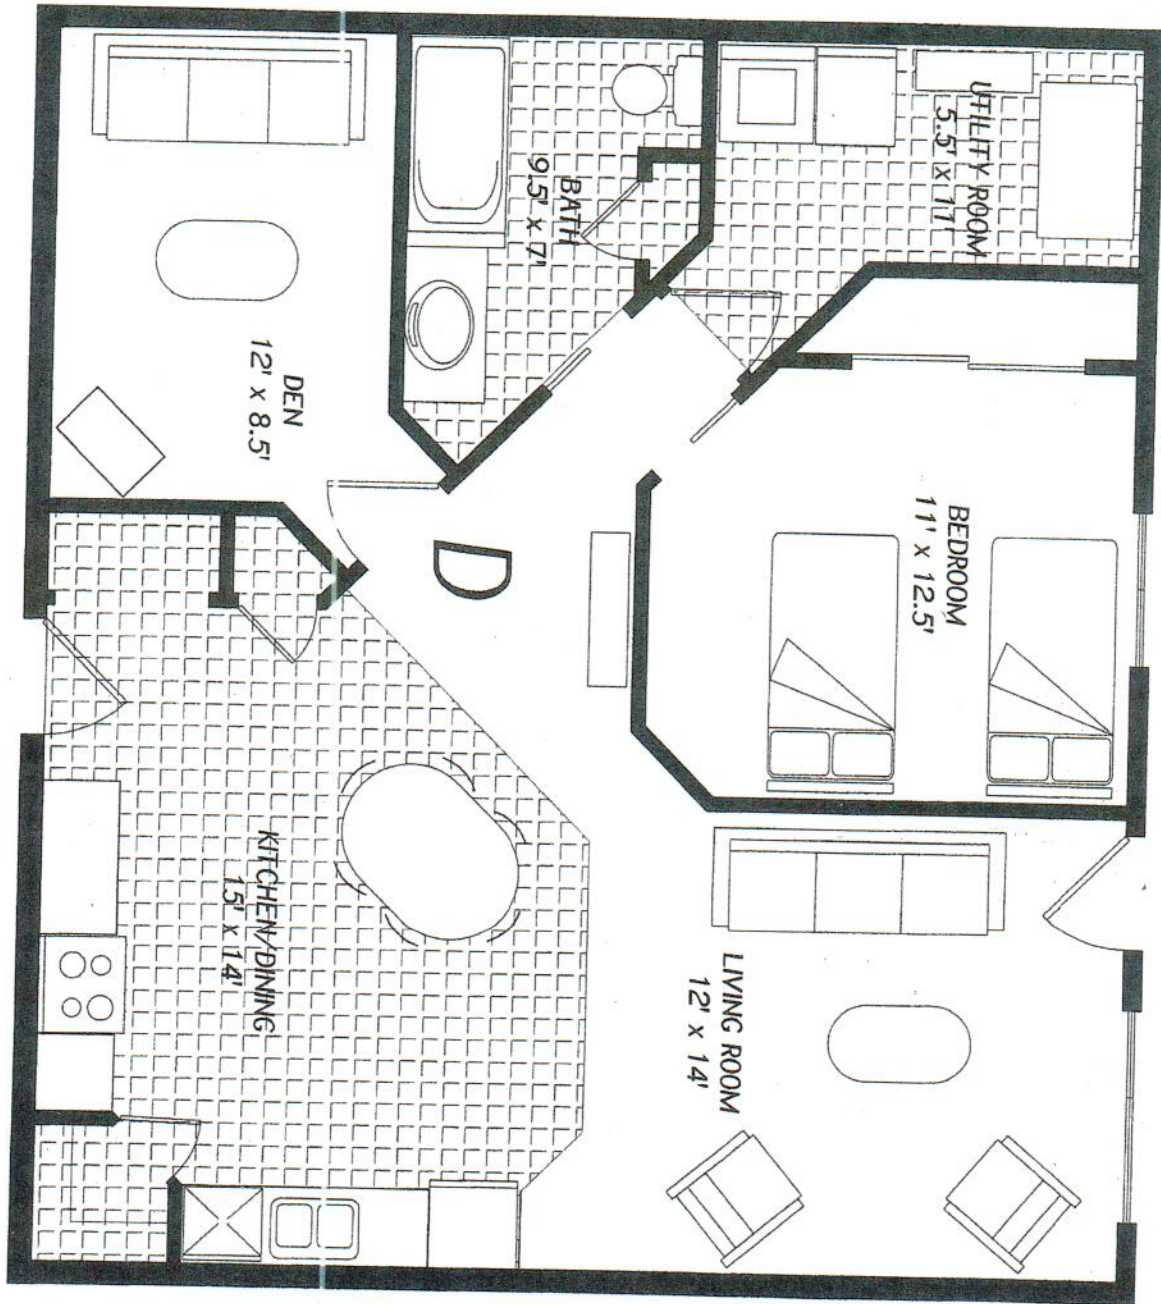

Suite Features

SUITE D
940 sq. ft.

February 2001