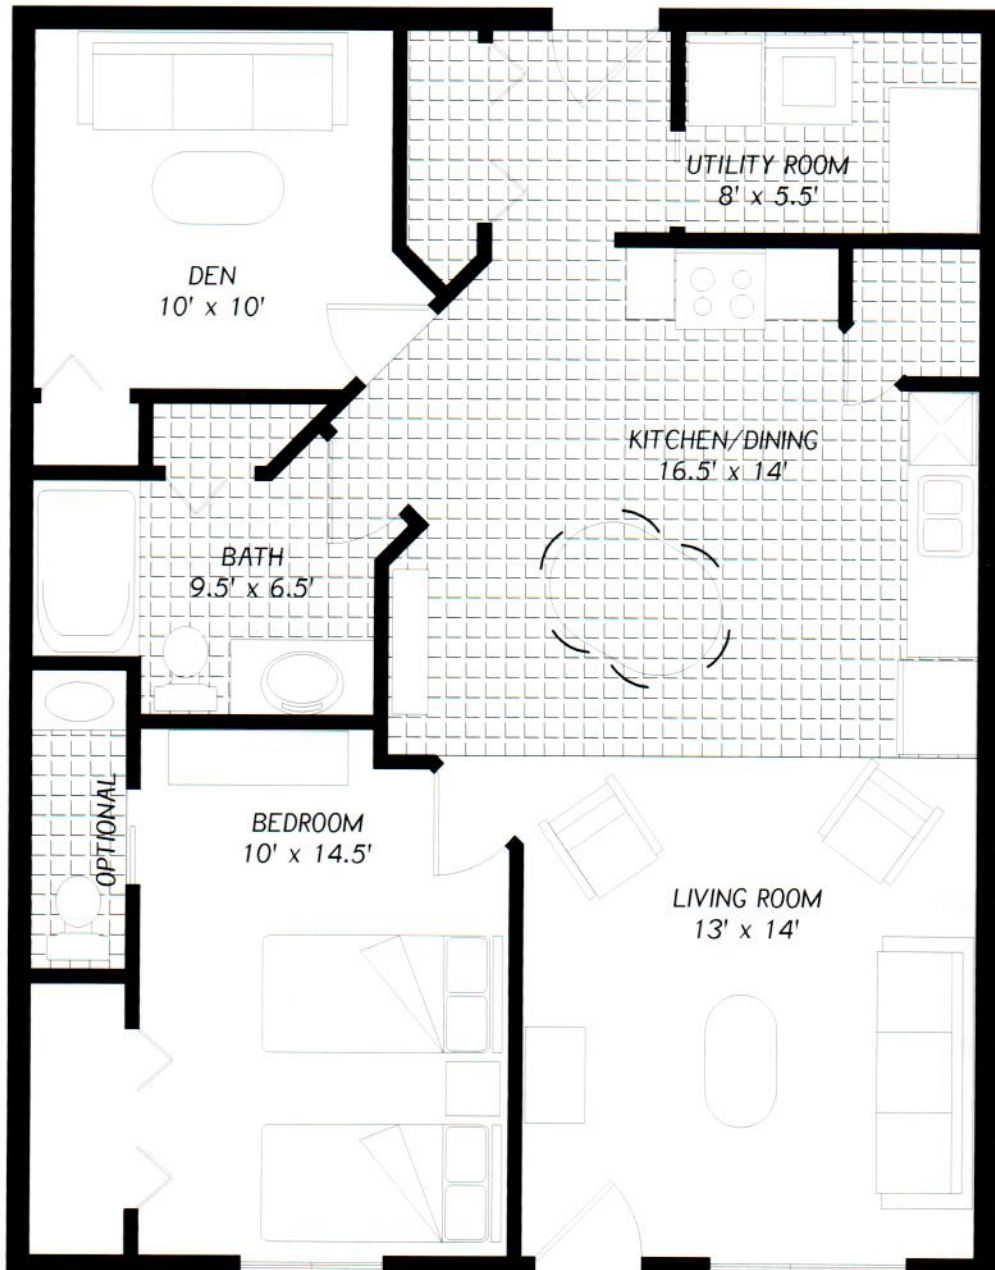

BUFFALO

ESTATES

SUITE 514

945 sq. ft.

Designed by

GENCO

Winkler, Manitoba

FLOOR PLAN SHOWS APPROXIMATE ROOM SIZES ONLY
FINAL DESIGNS MAY VARY SLIGHTLY FROM THOSE SHOWN