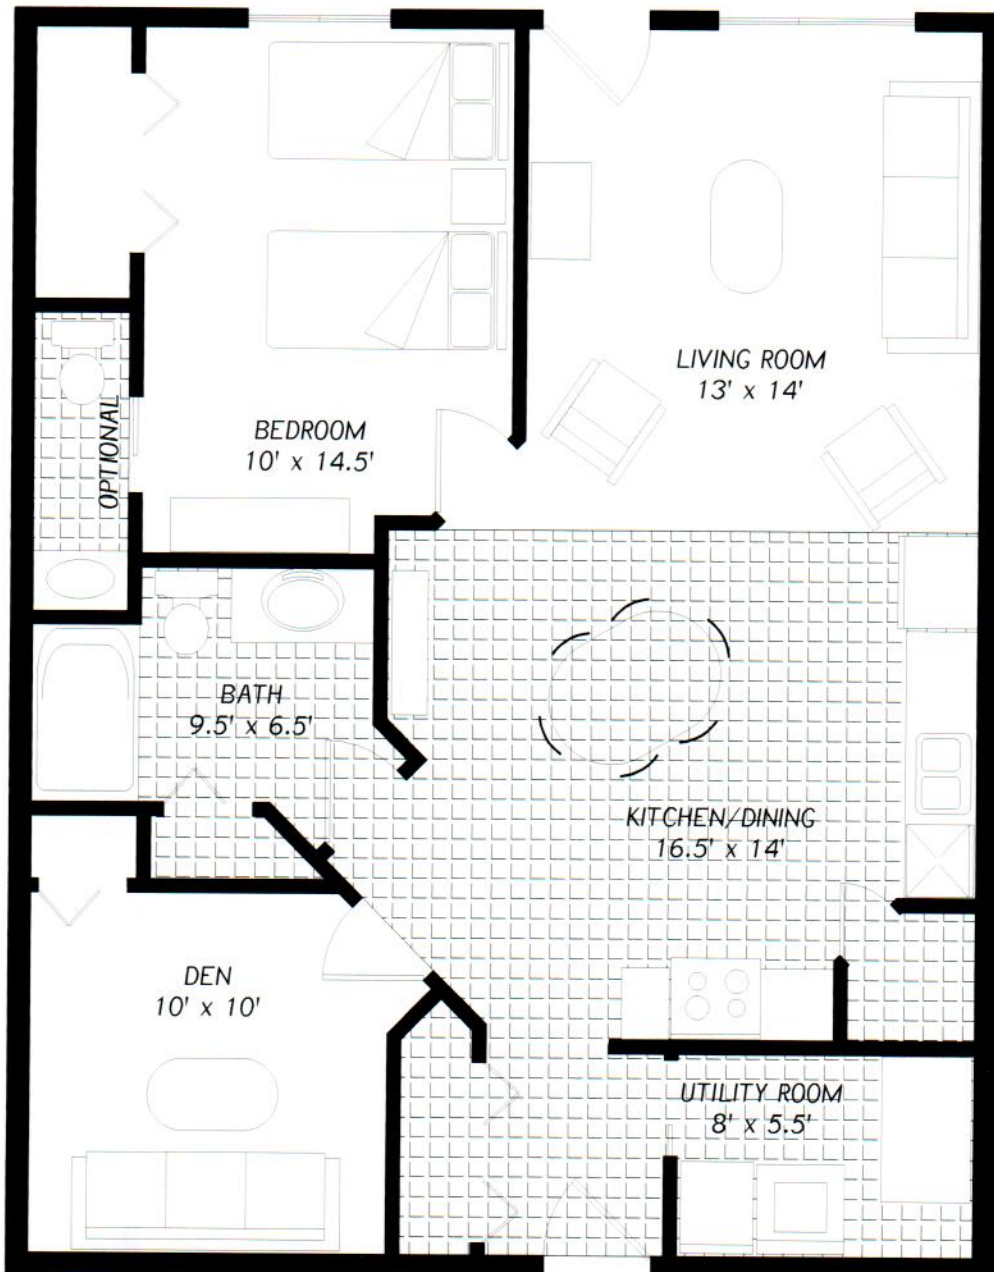

BUFFALO

ESTATES

SUITE 513

945 sq. ft.

Designed by

GENCO

Winkler, Manitoba

FLOOR PLAN SHOWS APPROXIMATE ROOM SIZES ONLY
FINAL DESIGNS MAY VARY SLIGHTLY FROM THOSE SHOWN