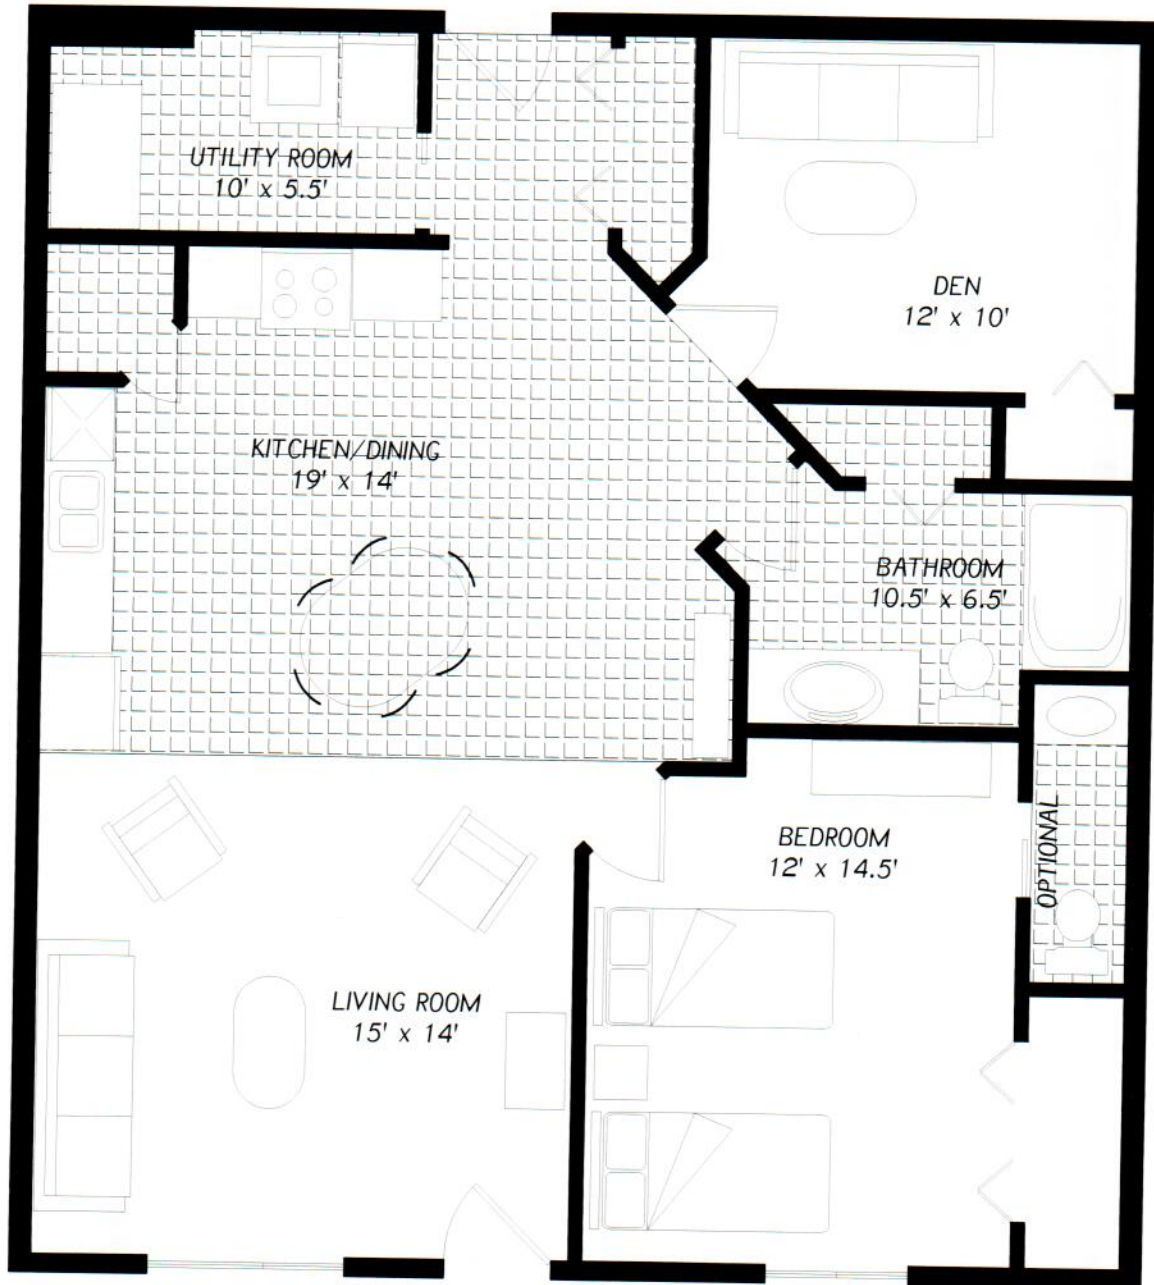

# BUFFALO

# ESTATES

**SUITE 512**

1083 sq. ft.

Designed by

**GENCO**

Winkler, Manitoba

FLOOR PLAN SHOWS APPROXIMATE ROOM SIZES ONLY  
FINAL DESIGNS MAY VARY SLIGHTLY FROM THOSE SHOWN