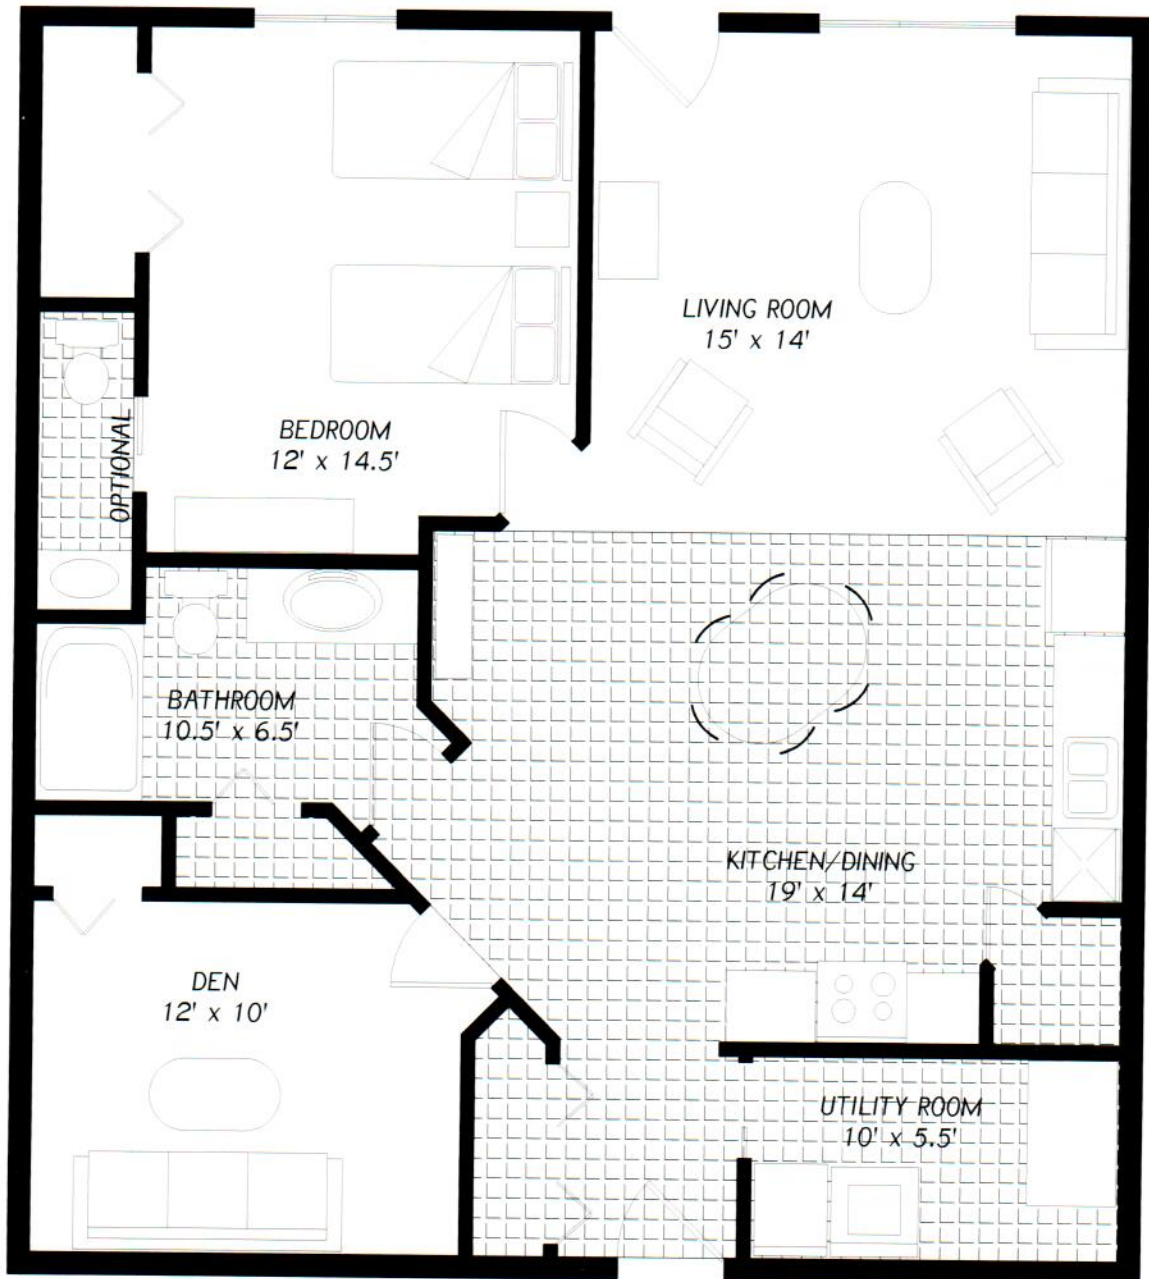

# ESTATES

FLOOR PLAN SHOWS APPROXIMATE ROOM SIZES ONLY  
FINAL DESIGNS MAY VARY SLIGHTLY FROM THOSE SHOWN

**SUITE 511**

1085 sq. ft.

Designed by

**GENCO**

Winkler, Manitoba