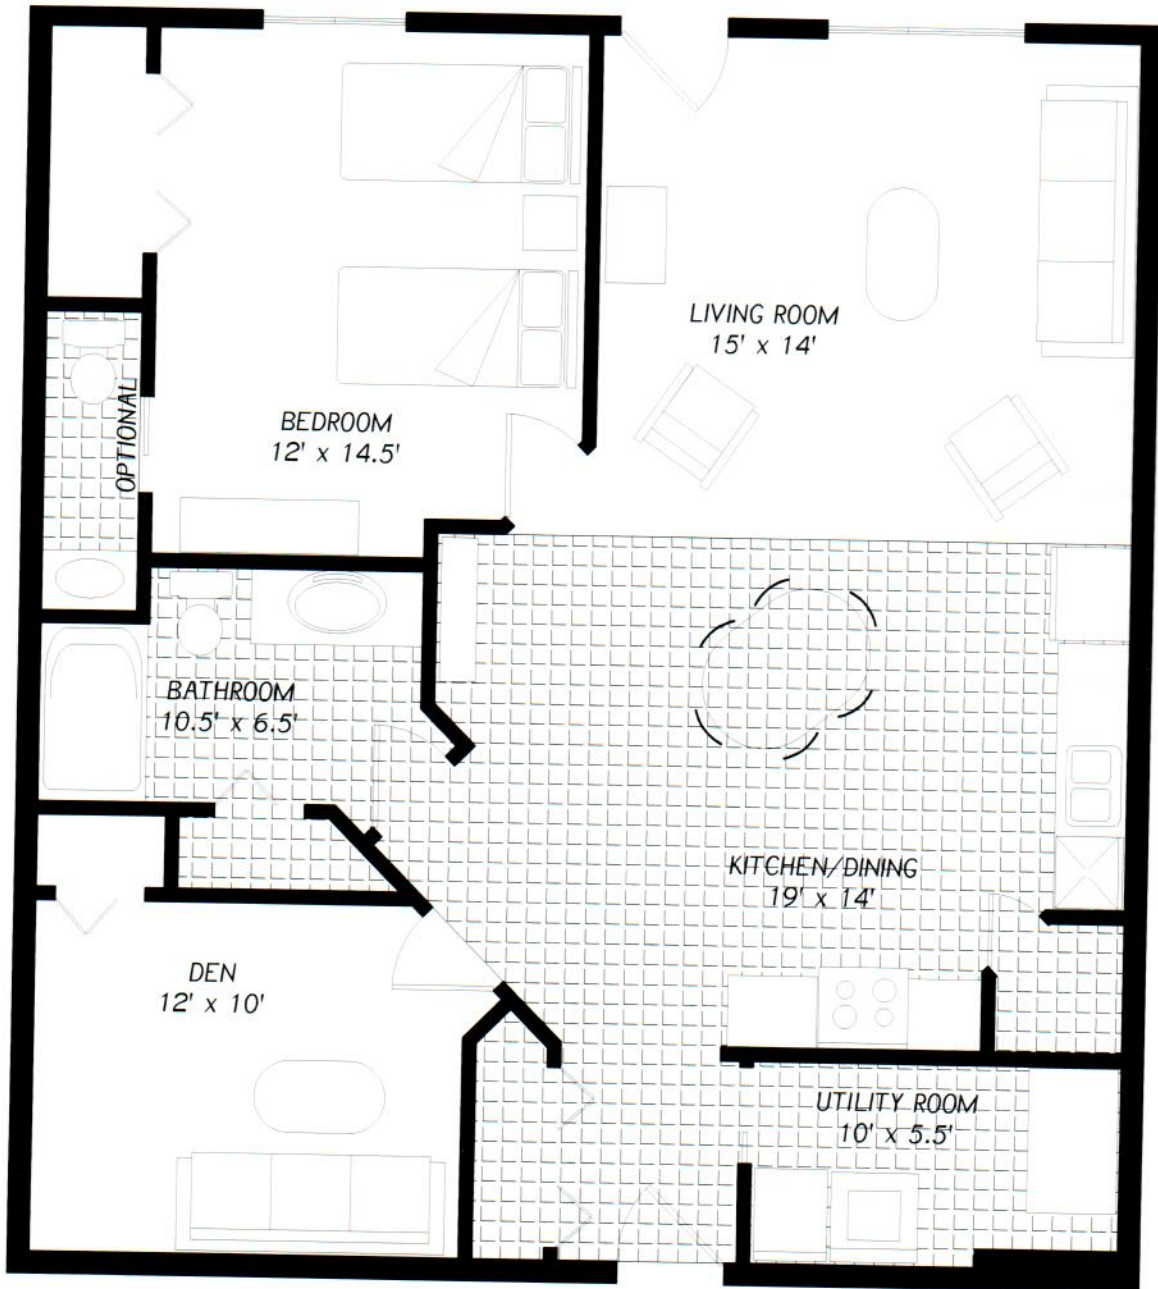

# ESTATES

**SUITE 509**

1083 sq. ft.

Designed by

**GENCO**

Winkler, Manitoba

FLOOR PLAN SHOWS APPROXIMATE ROOM SIZES ONLY  
FINAL DESIGNS MAY VARY SLIGHTLY FROM THOSE SHOWN