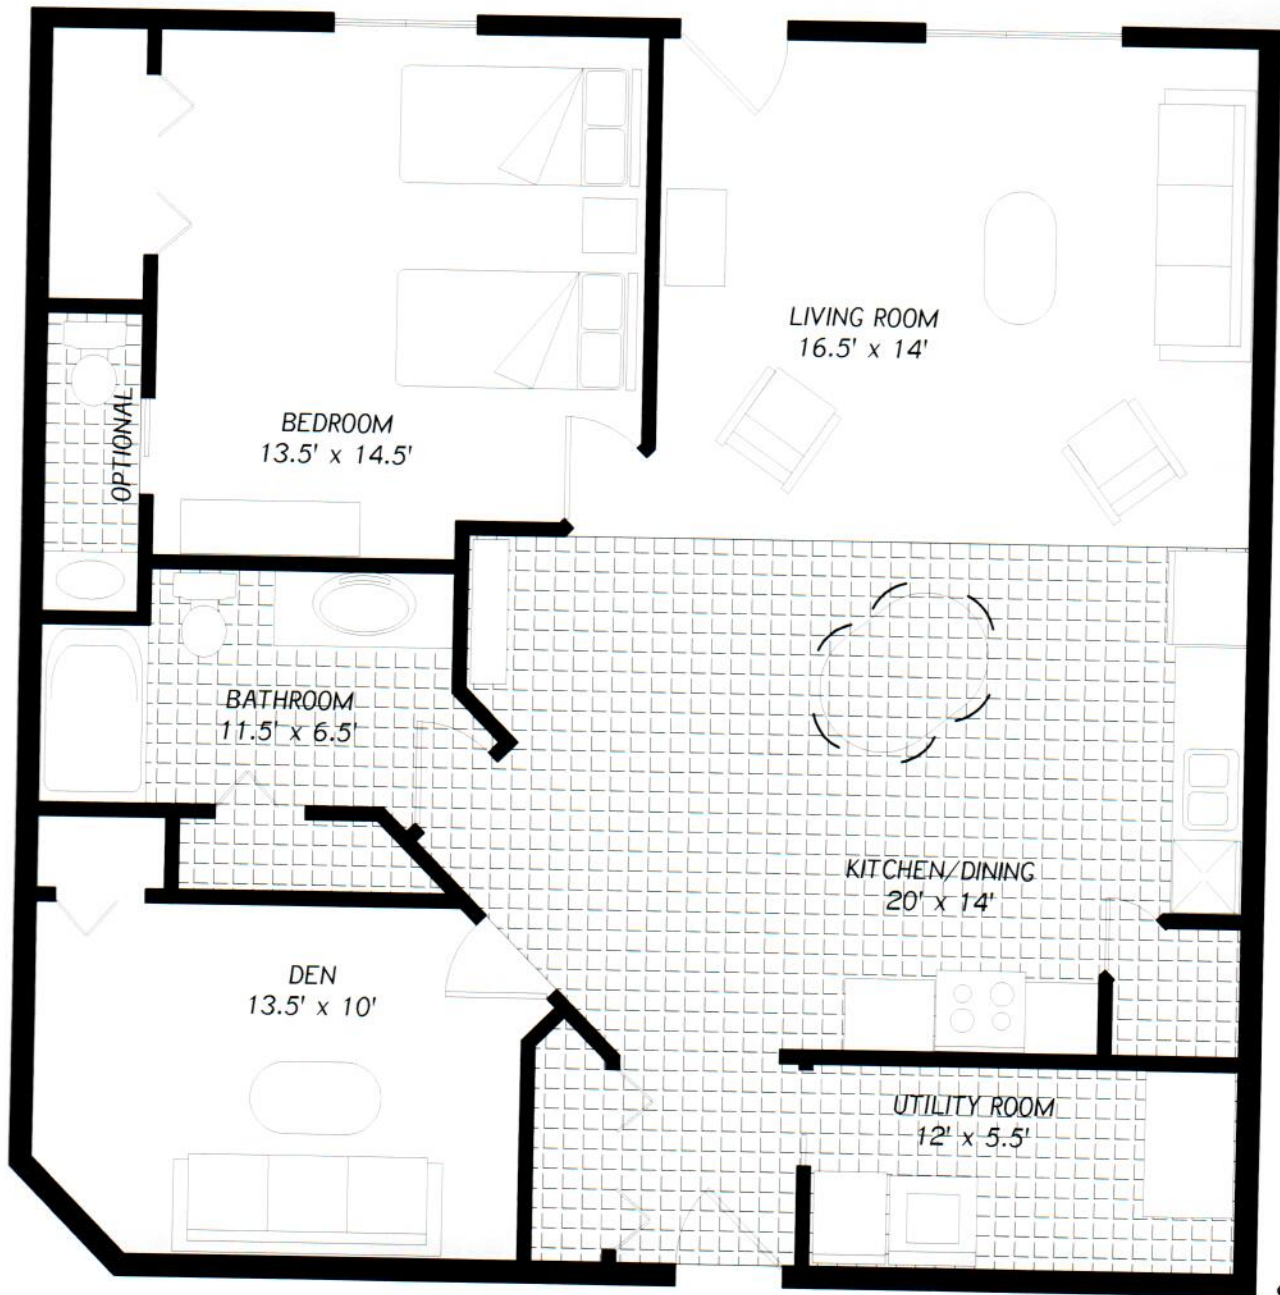

# BUFFALO

# ESTATES

**SUITE 505**

1195 sq. ft.

Designed by

**GENCO**

Winkler, Manitoba

FLOOR PLAN SHOWS APPROXIMATE ROOM SIZES ONLY