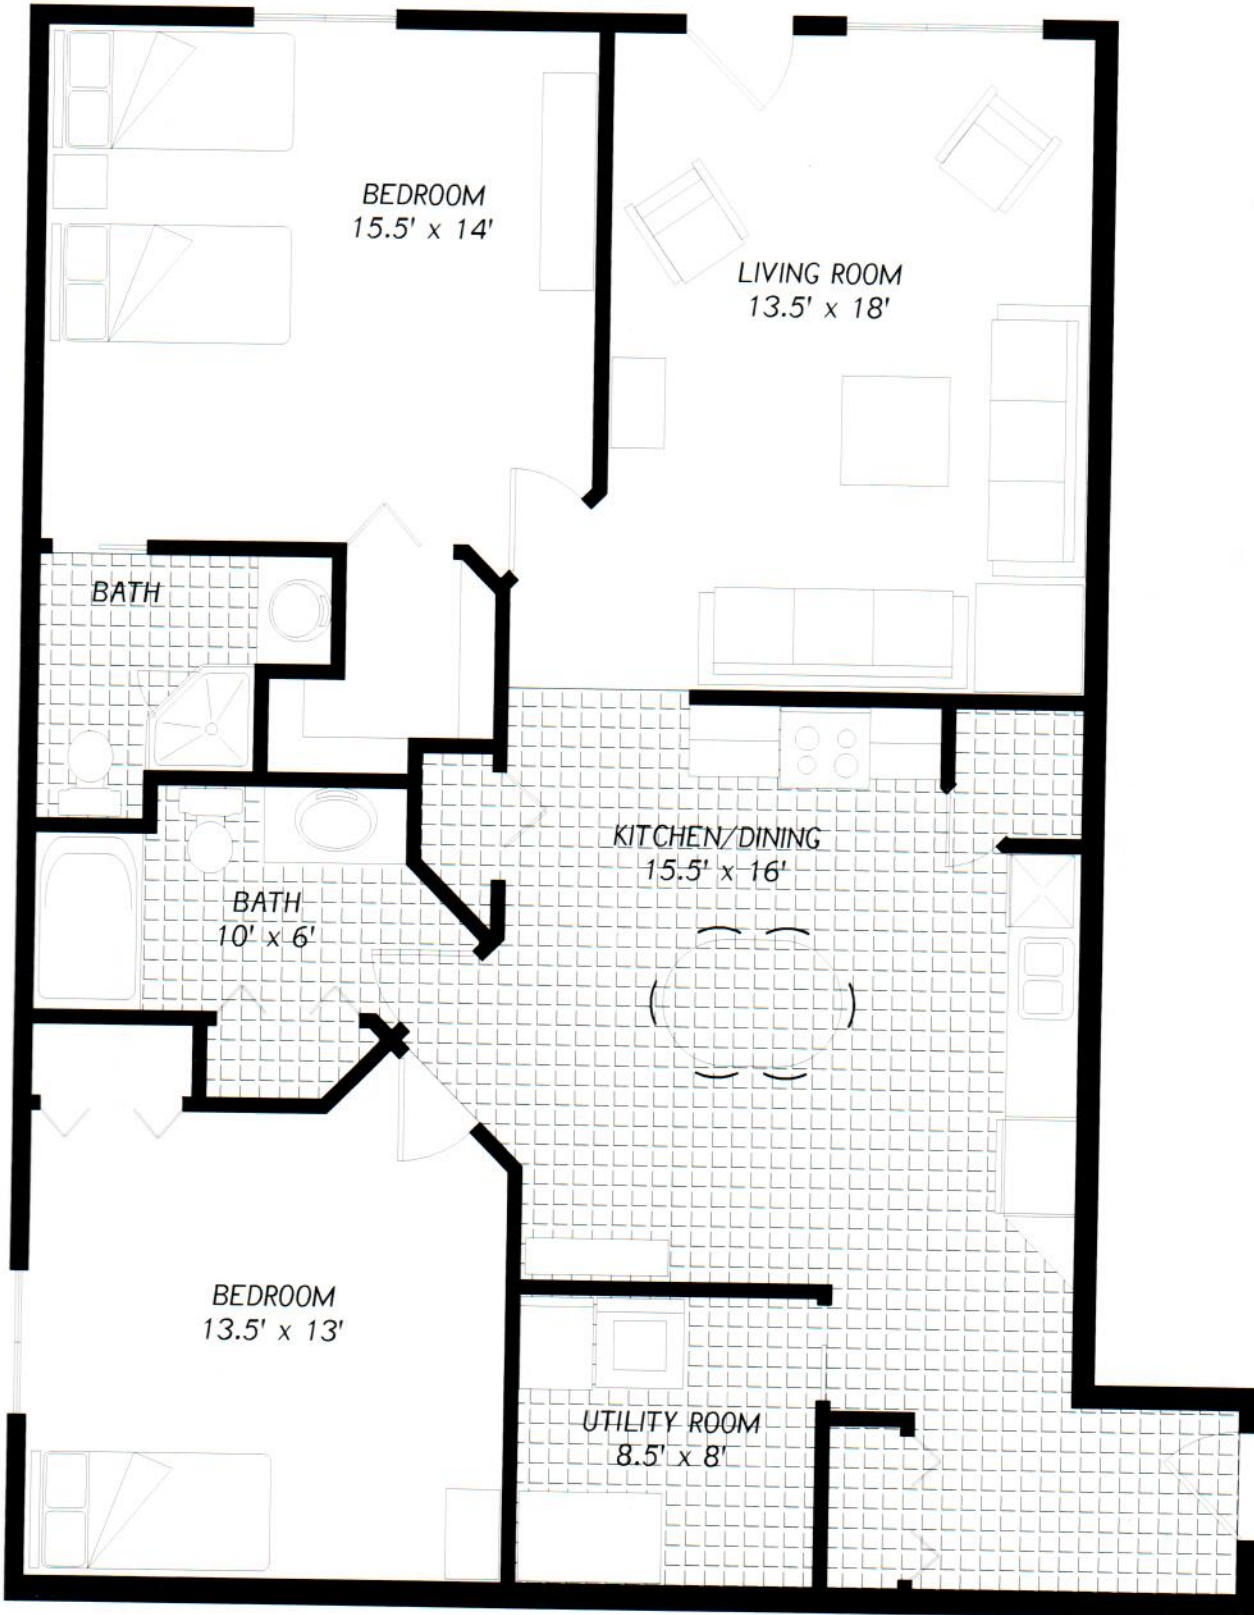

# BUFFALO

# ESTATES

SUITE 502  
1340 sq. ft.  
Designed by

**GENCO**

Winkler, Manitoba

FLOOR PLAN SHOWS APPROXIMATE ROOM SIZES ONLY  
FINAL DESIGNS MAY VARY SLIGHTLY FROM THOSE SHOWN