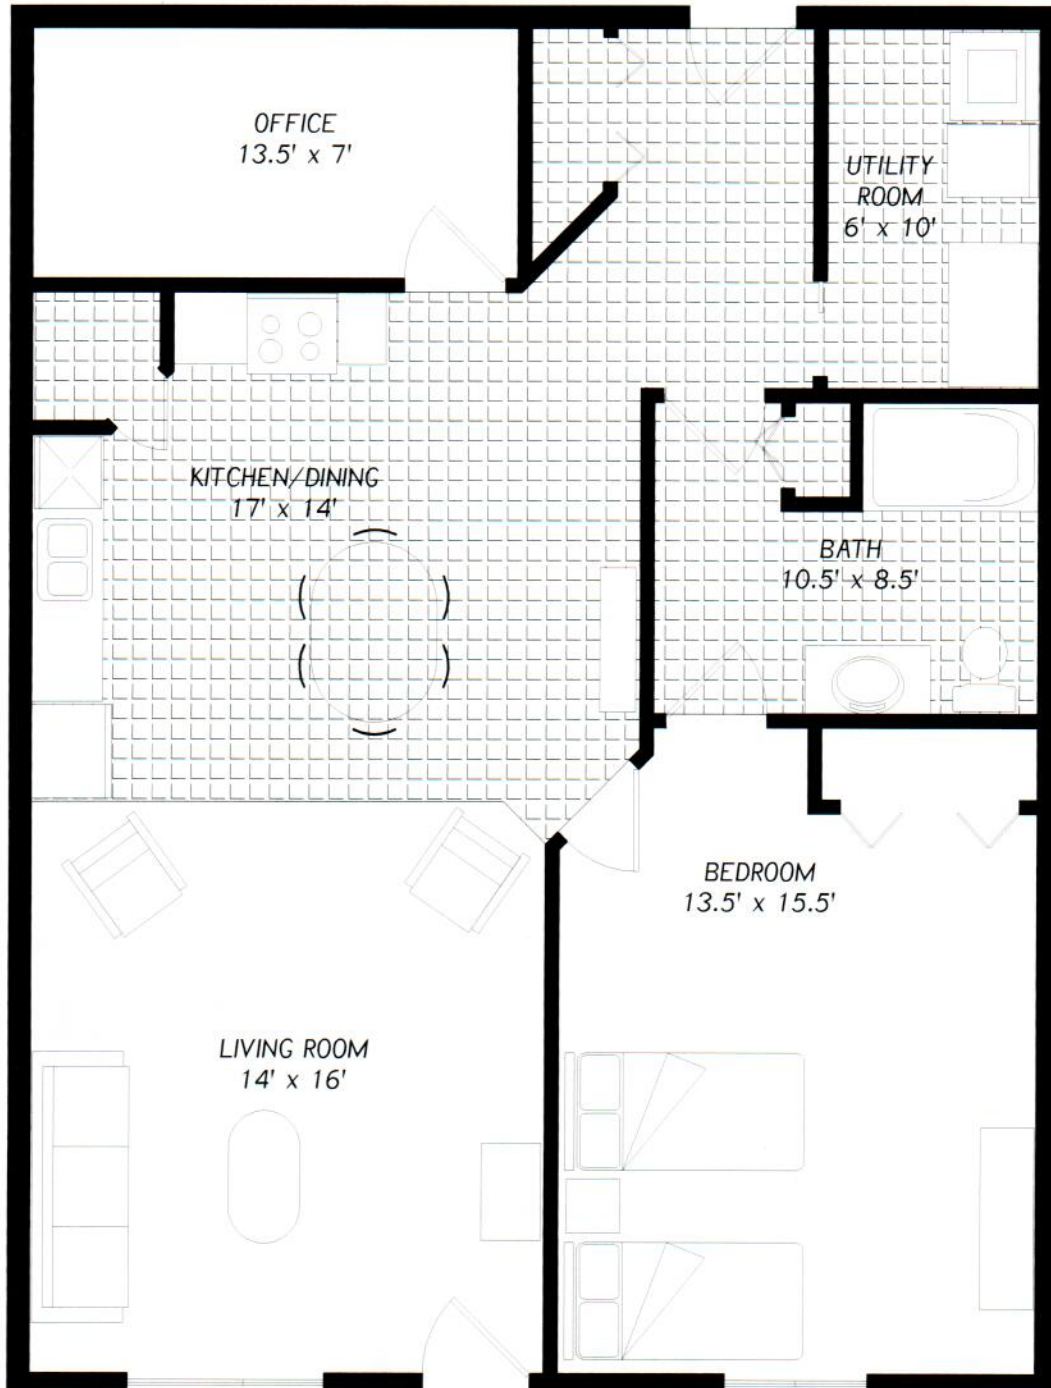

# BUFFALO

# ESTATES

**SUITE 501**  
1102 sq. ft.

Designed by

**GENCO**

Winkler, Manitoba

FLOOR PLAN SHOWS APPROXIMATE ROOM SIZES ONLY  
FINAL DESIGNS MAY VARY SLIGHTLY FROM THOSE SHOWN